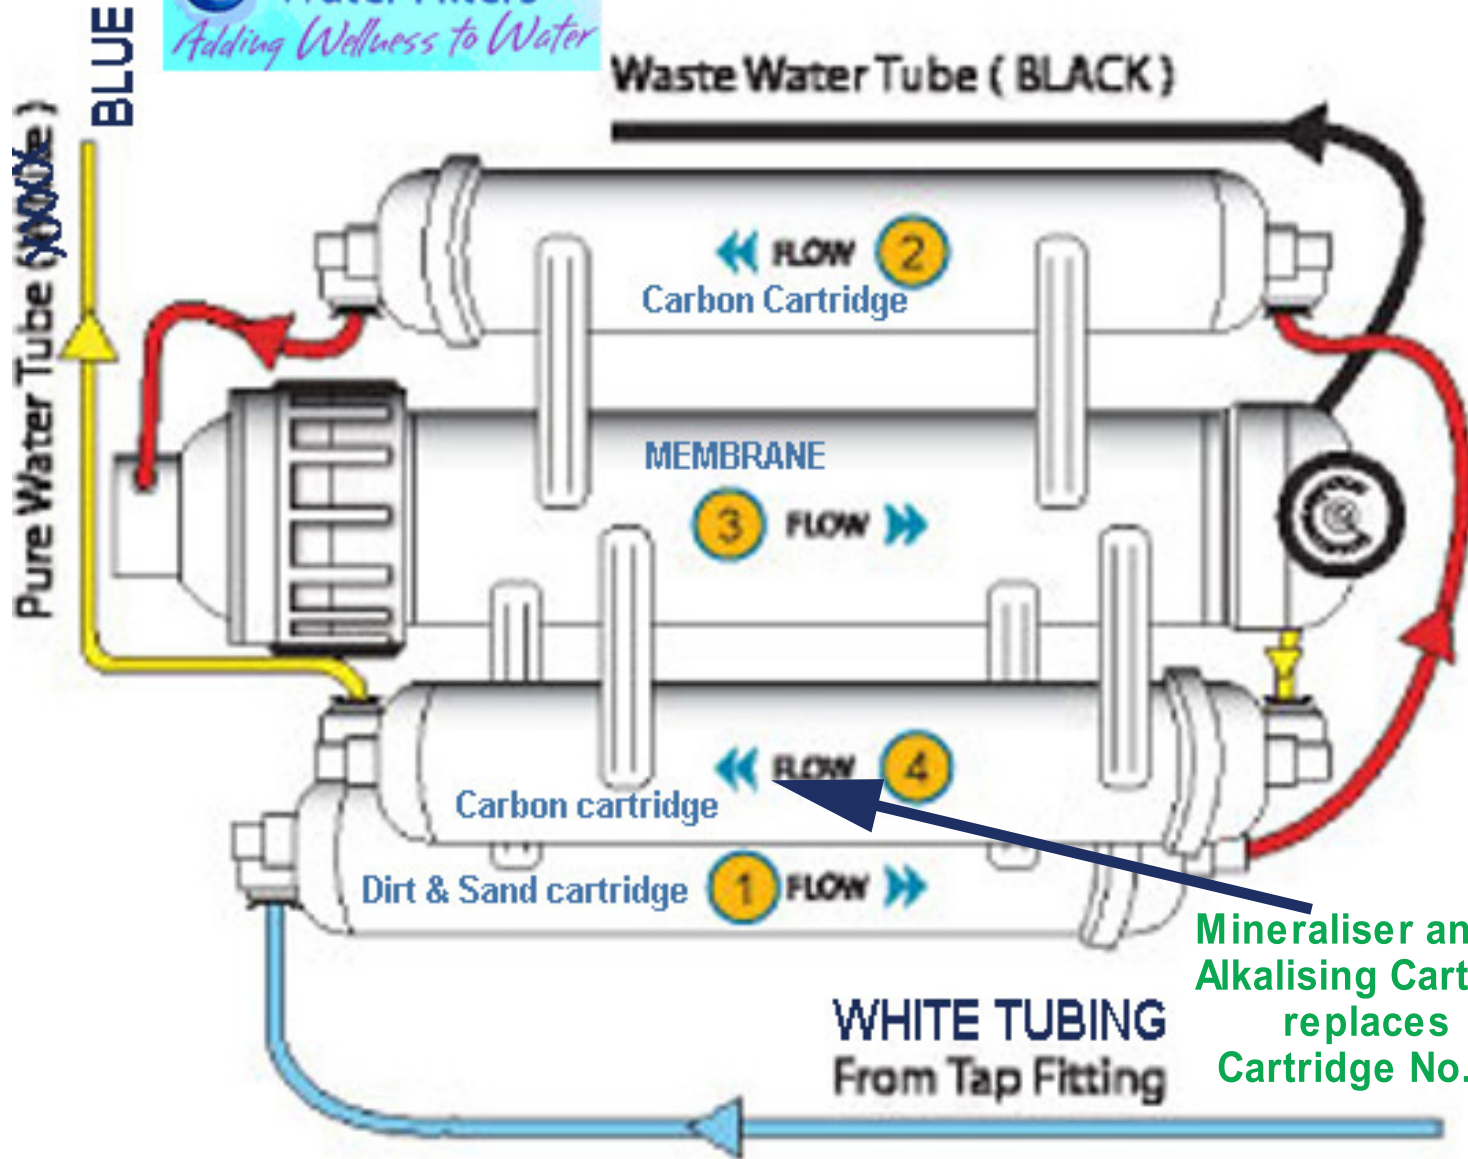

Fittings & Flow Diagram

Male Tap Fittings

Female Tap Fittings

Mineraliser and/or Alkalisising Cartridge replaces Cartridge No. 4